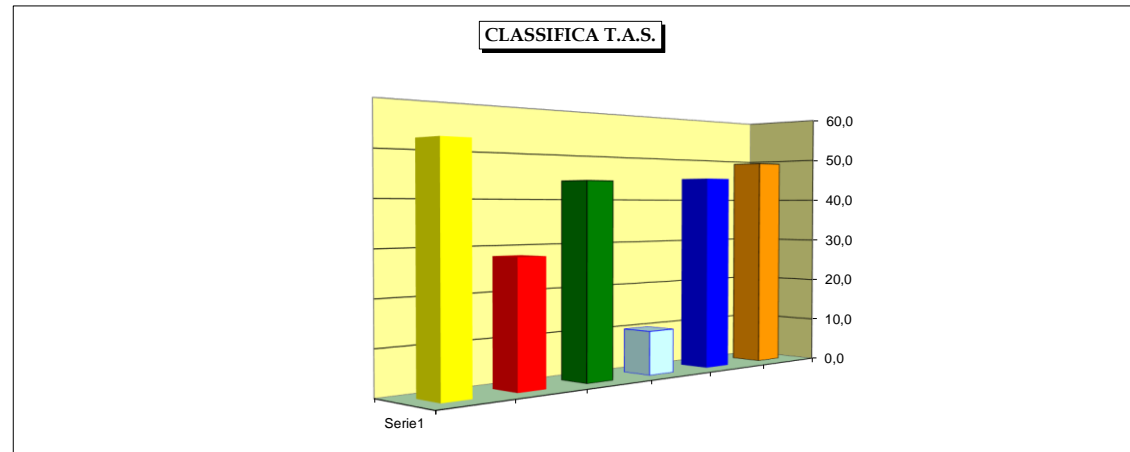

# CLASSIFICA T.A.S.

GIALLI	52,0
ROSSI	28,0
VERDI	44,0
CELESTI	10,0
BLU	45,0
ARANCIO	49,0
<b>Totale</b>	<b>228,24</b>

MAXIMO	52,0
<b>Totale</b>	<b>228,24</b>